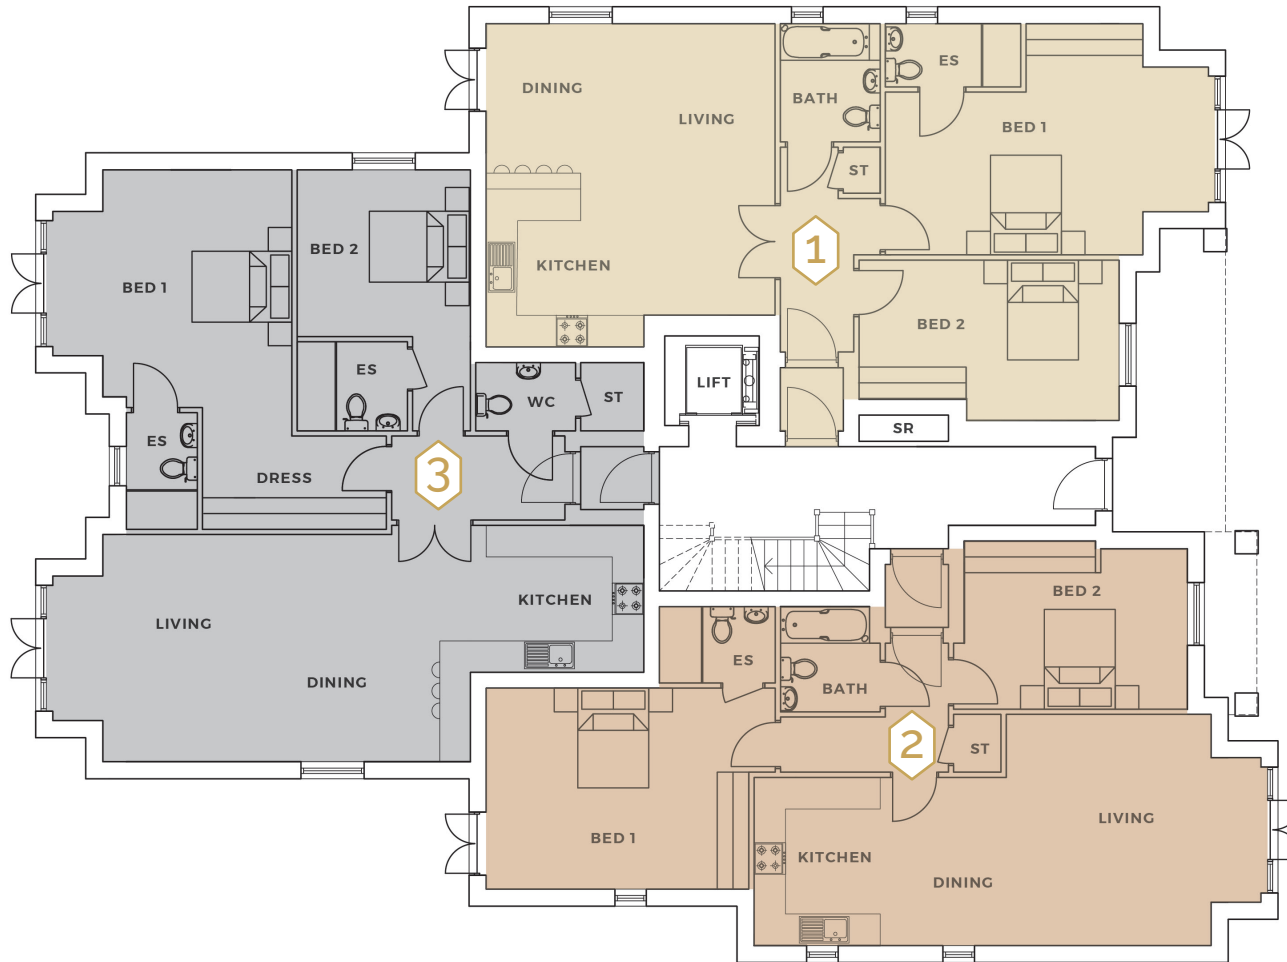

# GROUND FLOOR PLANS

01202 556 564  
[www.klfdev.co.uk](http://www.klfdev.co.uk)

01202 890 890  
[www.hearnes.com](http://www.hearnes.com)

**1** Apartment 1  
908 sq ft

**2** Apartment 2  
902 sq ft

**3** Apartment 3  
1073 sq ft

# FIRST FLOOR PLANS

01202 556 564  
www.klfdev.co.uk

01202 890 890  
www.hearnes.com

**4** Apartment 4  
925 sq ft

**5** Apartment 5  
926 sq ft

**6** Apartment 6  
1073 sq ft