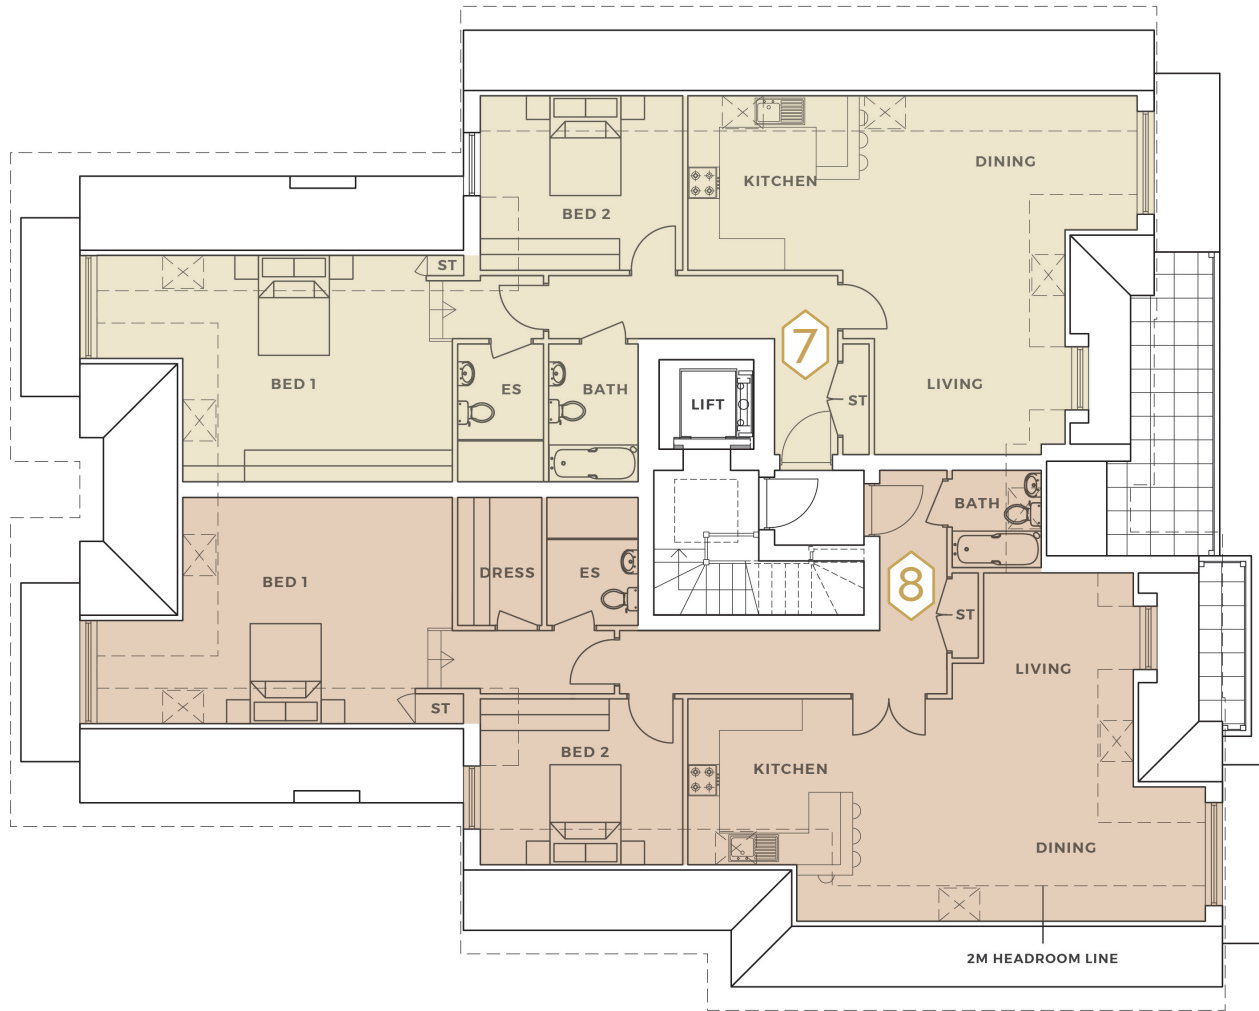

# GROUND FLOOR PLANS

01202 556 564  
[www.klfdev.co.uk](http://www.klfdev.co.uk)

01202 890 890  
[www.hearnes.com](http://www.hearnes.com)

**1** Apartment 1  
908 sq ft

**2** Apartment 2  
902 sq ft

**3** Apartment 3  
1073 sq ft

# FIRST FLOOR PLANS

01202 556 564  
www.klfdev.co.uk

01202 890 890  
www.hearnes.com

**4** Apartment 4  
925 sq ft

**5** Apartment 5  
926 sq ft

**6** Apartment 6  
1073 sq ft

# SECOND FLOOR PLANS

01202 556 564  
www.klfdev.co.uk

01202 890 890  
www.hearnes.com

**7** Apartment 7  
1087 sq ft

**8** Apartment 8  
1184 sq ft