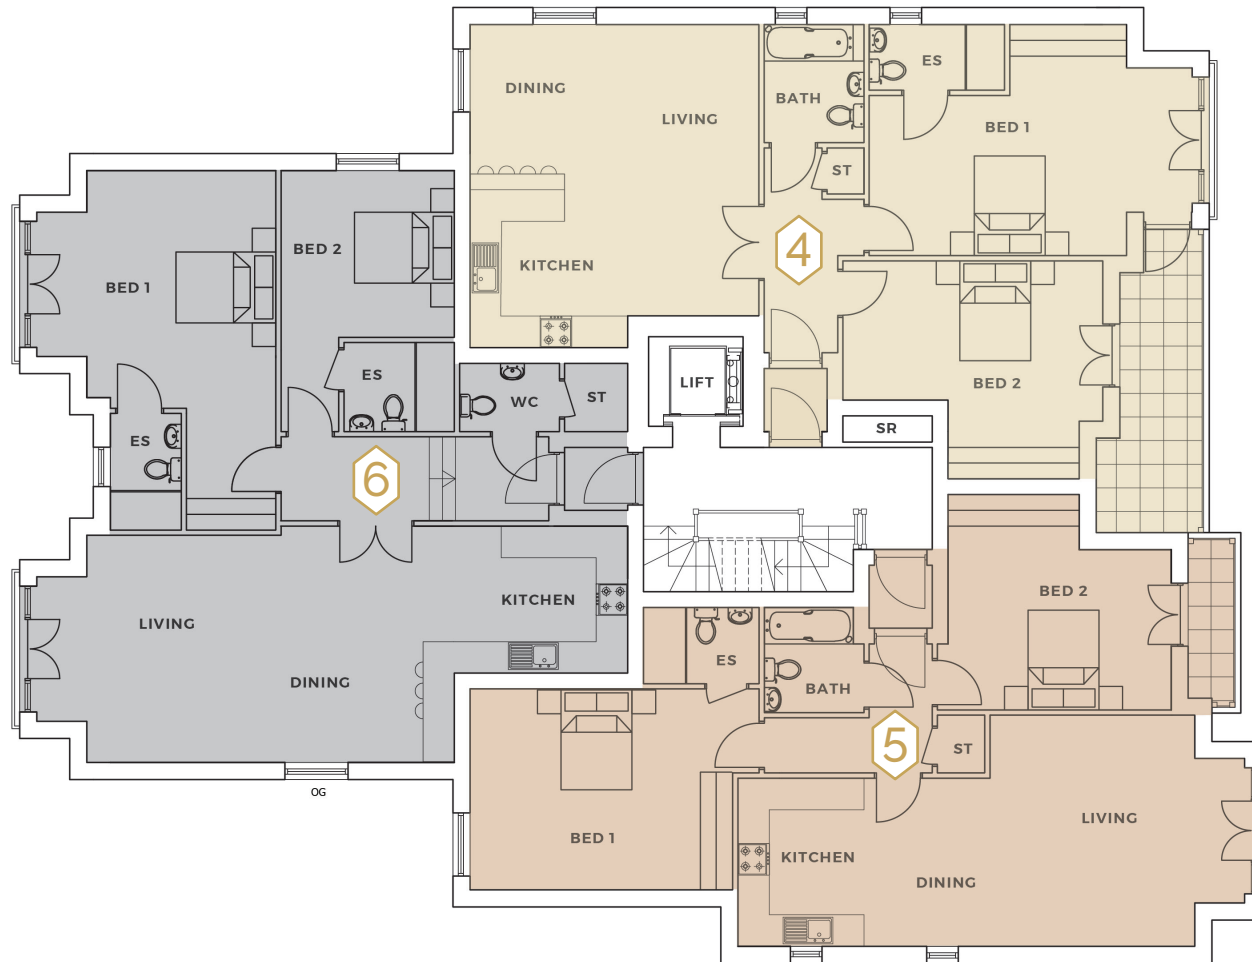

# GROUND FLOOR PLANS

01202 556 564  
[www.klfdev.co.uk](http://www.klfdev.co.uk)

01202 890 890  
[www.hearnes.com](http://www.hearnes.com)

**1** Apartment 1  
908 sq ft

**2** Apartment 2  
902 sq ft

**3** Apartment 3  
1073 sq ft

# FIRST FLOOR PLANS

01202 556 564  
www.klfdev.co.uk

01202 890 890  
www.hearnes.com

**4** Apartment 4  
925 sq ft

**5** Apartment 5  
926 sq ft

**6** Apartment 6  
1073 sq ft